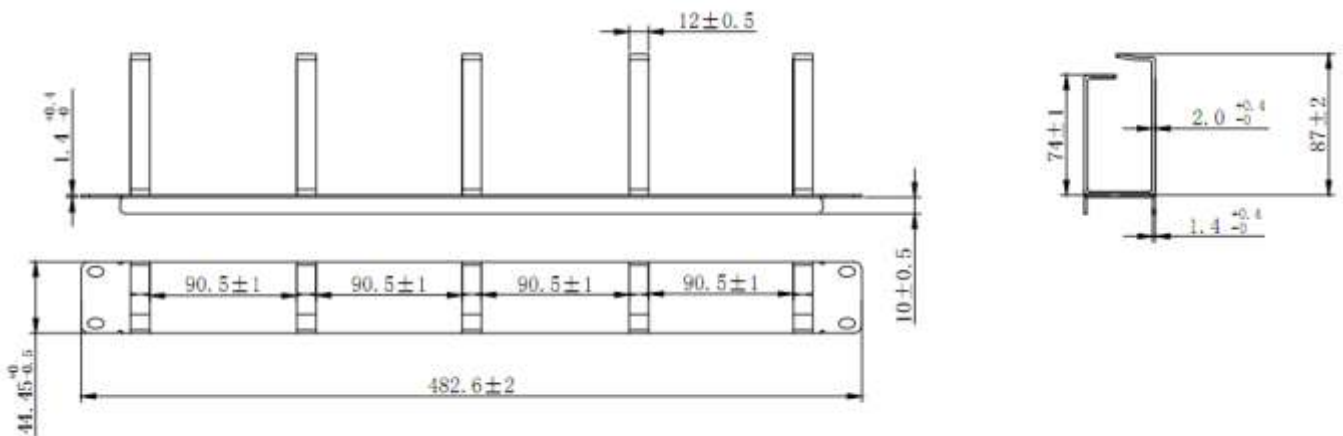

19"1U Rack Wiring Management, with 5 metal brackets, 85mm "G" Type Metal

- Easy mounting
- Sturdy steel sheet
- 5 cable rings
- Available in color grey and black

Product Overview

The Cable Management Panel is getting fixed on the 483 mm (19") profile rails. Five cable guiding rings allow an easy, horizontal array of patch cables. It guarantees an optimized cable management in your 483 mm (19") network- or server rack.

Features

- For installation on the 483 mm (19") profile rails
- Sturdy steel sheet
- 5x cable management ring
- Incl. fixing material
- Product dimensions (HxWxD) in mm: 44.4x482.6x98 mm
- Dimensions of cable rings (HxD) in mm: 40x85 mm
- Available in color grey (RAL 7035) and black (RAL 9005)

Technical Drawings

Item NO.
NRP55

PORT
/

Color
Black RAL 9005

Package
1pc/Panel Box+Nambo Label